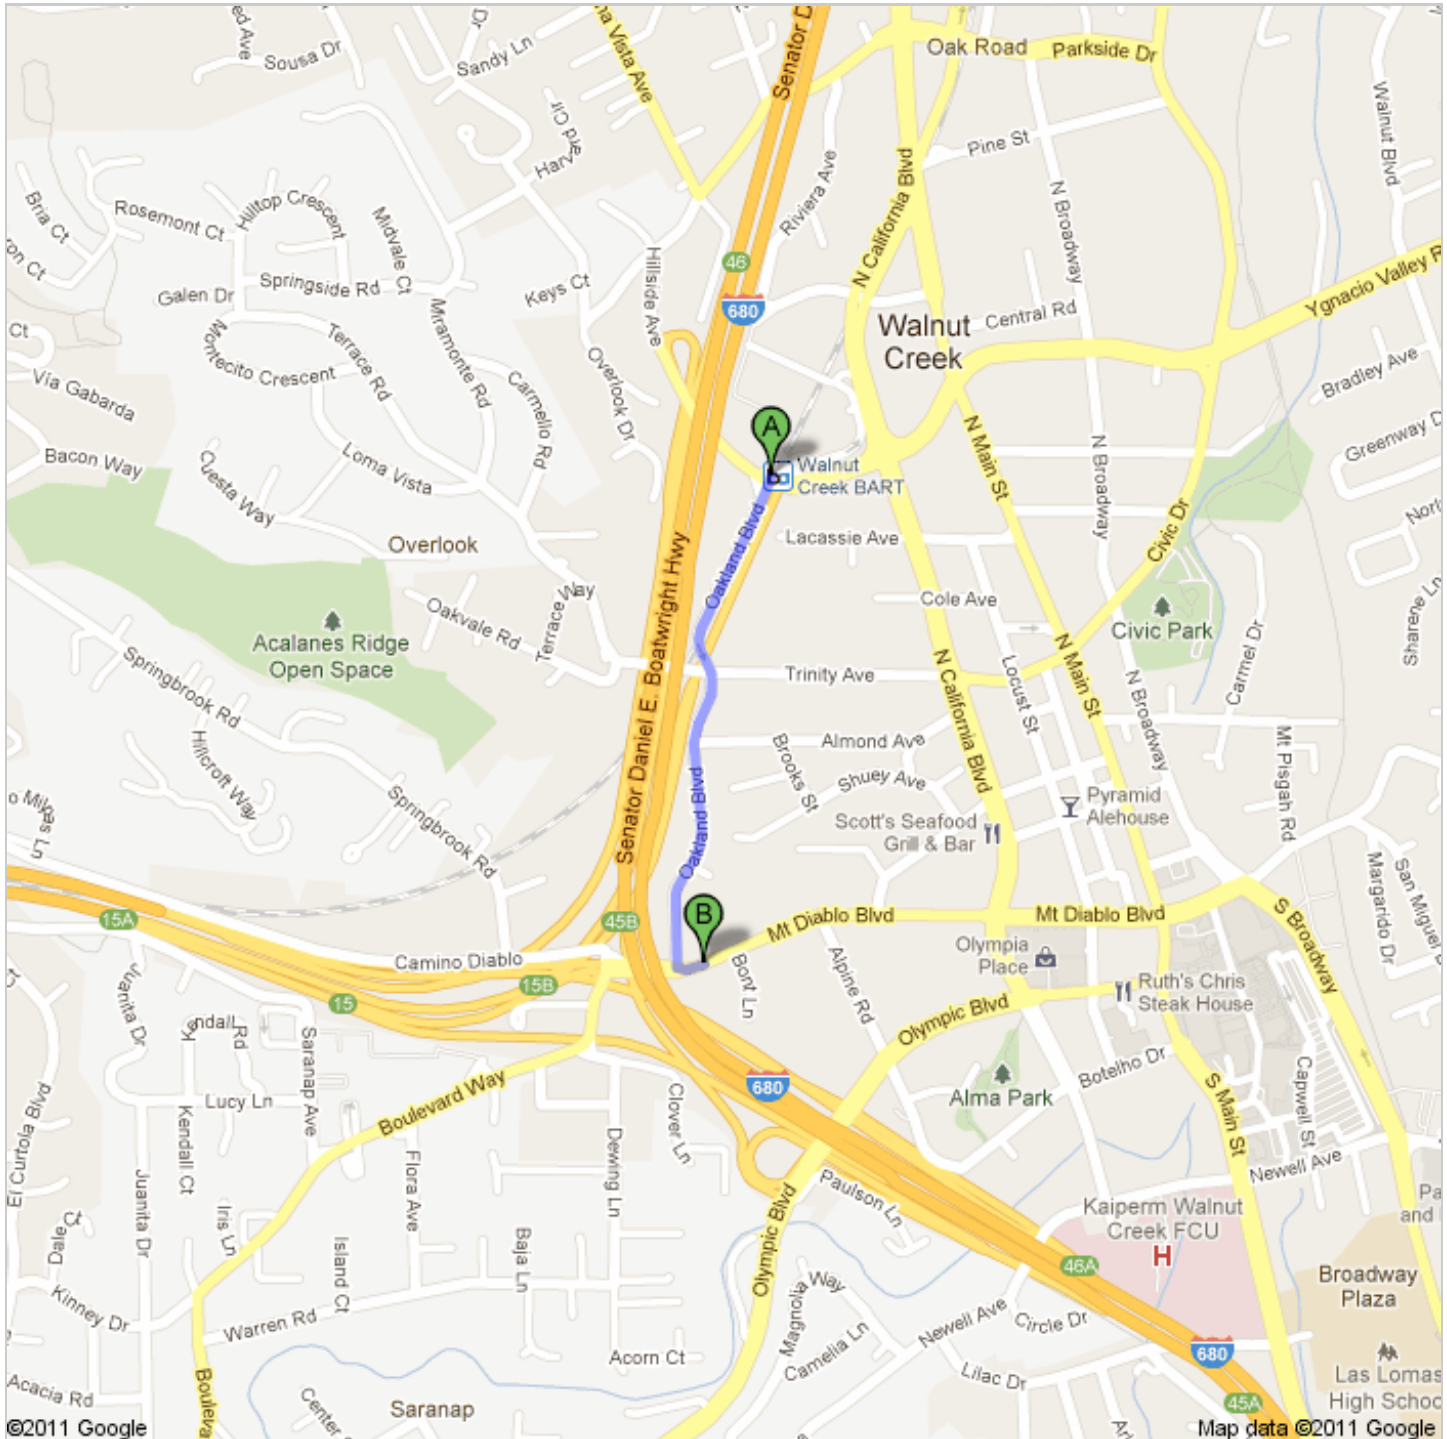

Directions to 2094 Mt Diablo Blvd, Walnut Creek, CA 94596
0.6 mi – about 13 mins

Save trees. Go green!
 Download Google Maps on your phone at google.com/gmm

Walking directions are in beta.
 Use caution – This route may be missing sidewalks or pedestrian paths.

Walnut Creek BART

1. Head **south** toward **Hillside Ave/Ygnacio Valley Rd** go 52 ft
total 52 ft
2. Continue straight onto **Oakland Blvd** go 0.6 mi
total 0.6 mi
About 12 mins
3. Turn left onto **Mt Diablo Blvd** go 174 ft
total 0.6 mi
Destination will be on the left

2094 Mt Diablo Blvd, Walnut Creek, CA 94596

These directions are for planning purposes only. You may find that construction projects, traffic, weather, or other events may cause conditions to differ from the map results, and you should plan your route accordingly. You must obey all signs or notices regarding your route.

Map data ©2011 Google

Directions weren't right? Please find your route on maps.google.com and click "Report a problem" at the bottom left.